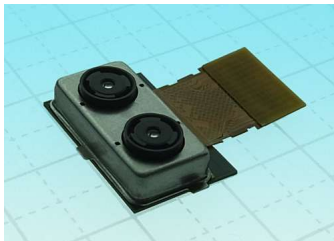

## Câmara traseira de 12Mpx 20Mpx para Huawei Mate 10 Pro

Câmara traseira de 12Mpx 20Mpx para Huawei Mate 10 Pro

Câmara traseira de 12Mpx 20Mpx para Huawei Mate 10 Pro

Rating: Not Rated Yet

**Price**

Base price with tax 21,49 €

Salesprice with discount

Sales price 21,49 €

Discount

[Ask a question about this product](#)

Description

Câmara traseira de 12Mpx 20Mpx para Huawei Mate 10 Pro