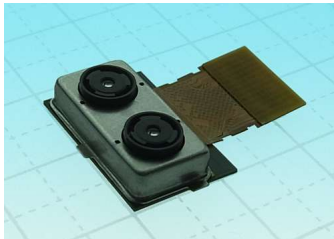

## Câmara traseira de 12Mpx 20Mpx para Huawei Mate 10 Pro

Câmara traseira de 12Mpx 20Mpx para Huawei Mate 10 Pro

Câmara traseira de 12Mpx 20Mpx para Huawei Mate 10 Pro

Rating: Not Rated Yet

**Price**

Base price with tax 21,49 €

Salesprice with discount

Sales price 21,49 €

Discount

[Ask a question about this product](#)

Description

Câmara traseira de 12Mpx 20Mpx para Huawei Mate 10 Pro