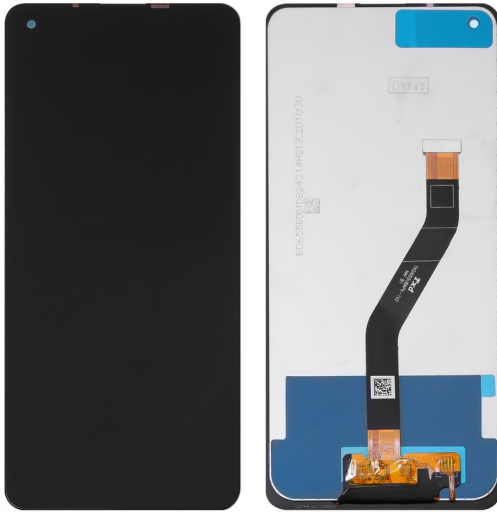

Display LCD e Touch para Samsung Galaxy A21 SM-A215F compatível

Display LCD e Touch para Samsung Galaxy A21 SM-A215F

compatível

None

Rating: Not Rated Yet

Price

Base price with tax 36,90 €

Salesprice with discount

Sales price 36,90 €

Discount

[Ask a question about this product](#)

Description Display LCD e Touch para Samsung Galaxy A21 SM-A215F compatível