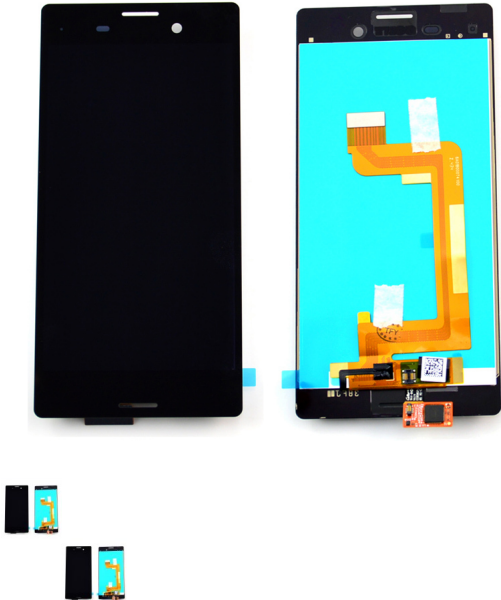

LCD screen + touch Sony Xperia Z1 L39h C6902 C6903 C6906 C6943 black

LCD screen + touch Sony Xperla Z1 L39h C6902 C6903 C6906 C6943 black

Rating: Not Rated Yet

Price

Base price with tax 5,89 €

Salesprice with discount

Sales price 5,89 €

Discount

[Ask a question about this product](#)

Description

LCD Display + Touch Sony Xperia M4 Aqua, E2303 Black

Assembly in Portimão / Algarve / Portugal in our facilities