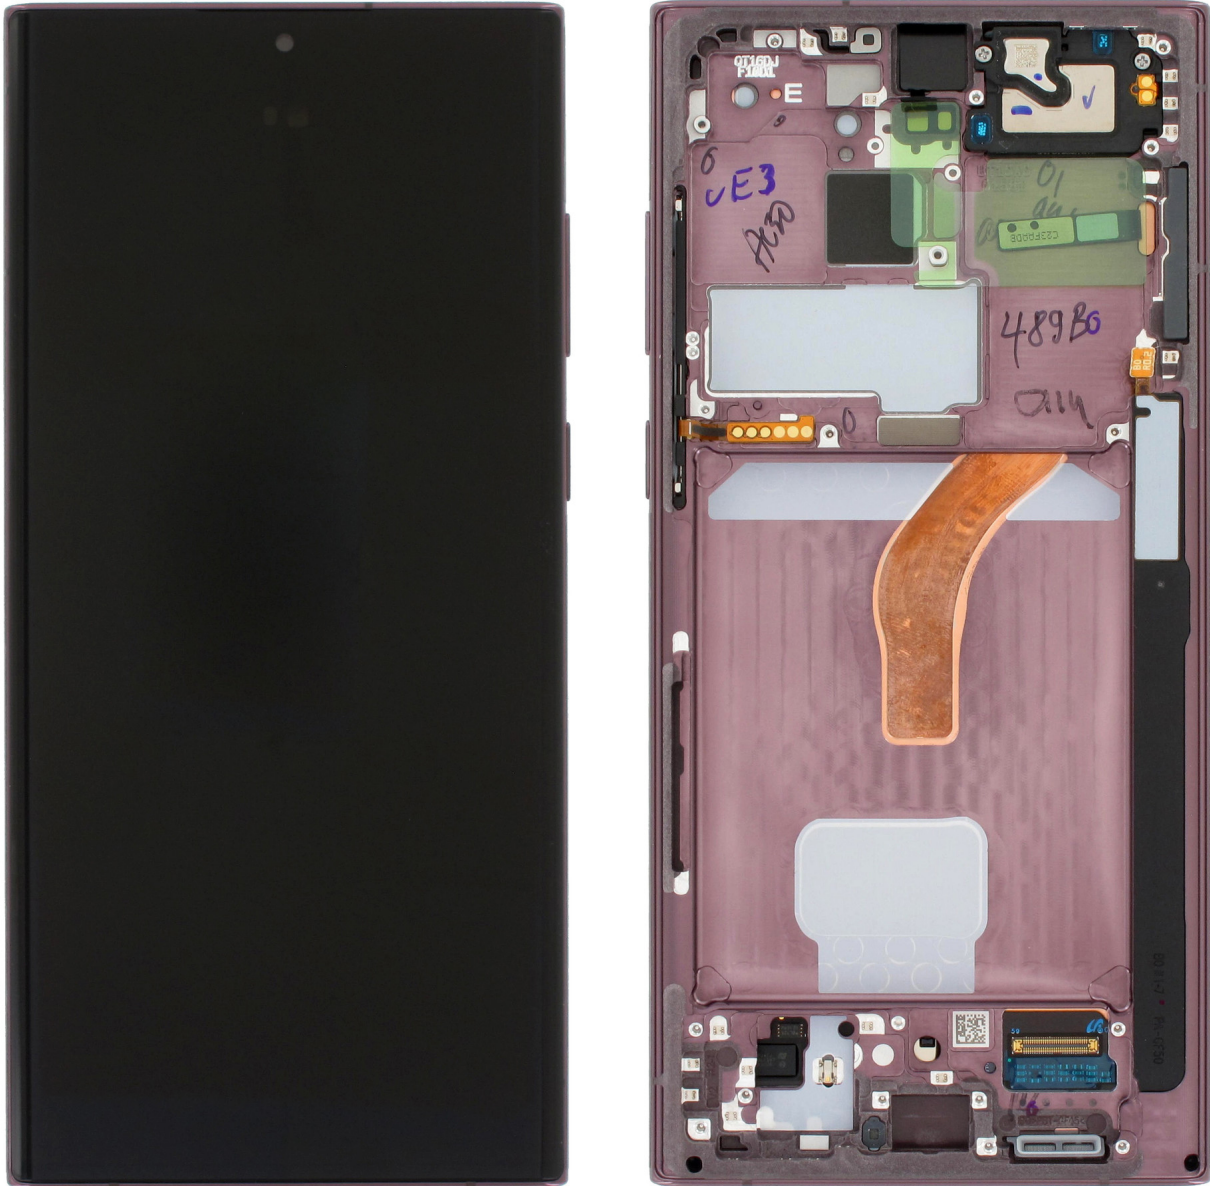

Ecrã ou display com LCD e touch para Samsung S22 Ultra SM-N908B Burgundy original Service Pack

Ecrã ou display com LCD e touch para Samsung S22 Ultra SM-N908B Burgundy original Service Pack

None

Rating: Not Rated Yet
Price

Base price with tax 275,90 €

Salesprice with discount

Sales price 275,90 €

Discount

[Ask a question about this product](#)

Description Ecrã ou display com LCD e touch para Samsung S22 Ultra SM-N908B Burgundy original Service Pack