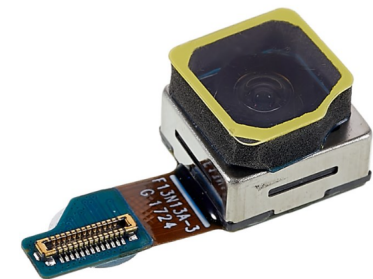

## Camera traseira de 108Mpx para S22 Ultra 5G SM-S908

Camera traseira de 108Mpx para S22 Ultra 5G SM-S908

Camera traseira de 108Mpx para S22 Ultra 5G SM-S908

Rating: Not Rated Yet

**Price**

Base price with tax 129,43 €

Salesprice with discount

Sales price 129,43 €

Discount

[Ask a question about this product](#)

Description

Camera traseira de 108Mpx para S22 Ultra 5G SM-S908