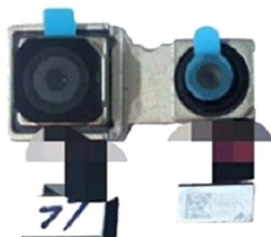

Câmera traseira para Xiaomi Redmi S2

Câmera traseira para Xiaomi Redmi S2

Câmera traseira para Xiaomi Redmi S2

Rating: Not Rated Yet

Price

Base price with tax 23,89 €

Salesprice with discount

Sales price 23,89 €

Discount

[Ask a question about this product](#)

Description

Câmera traseira para Xiaomi Redmi S2