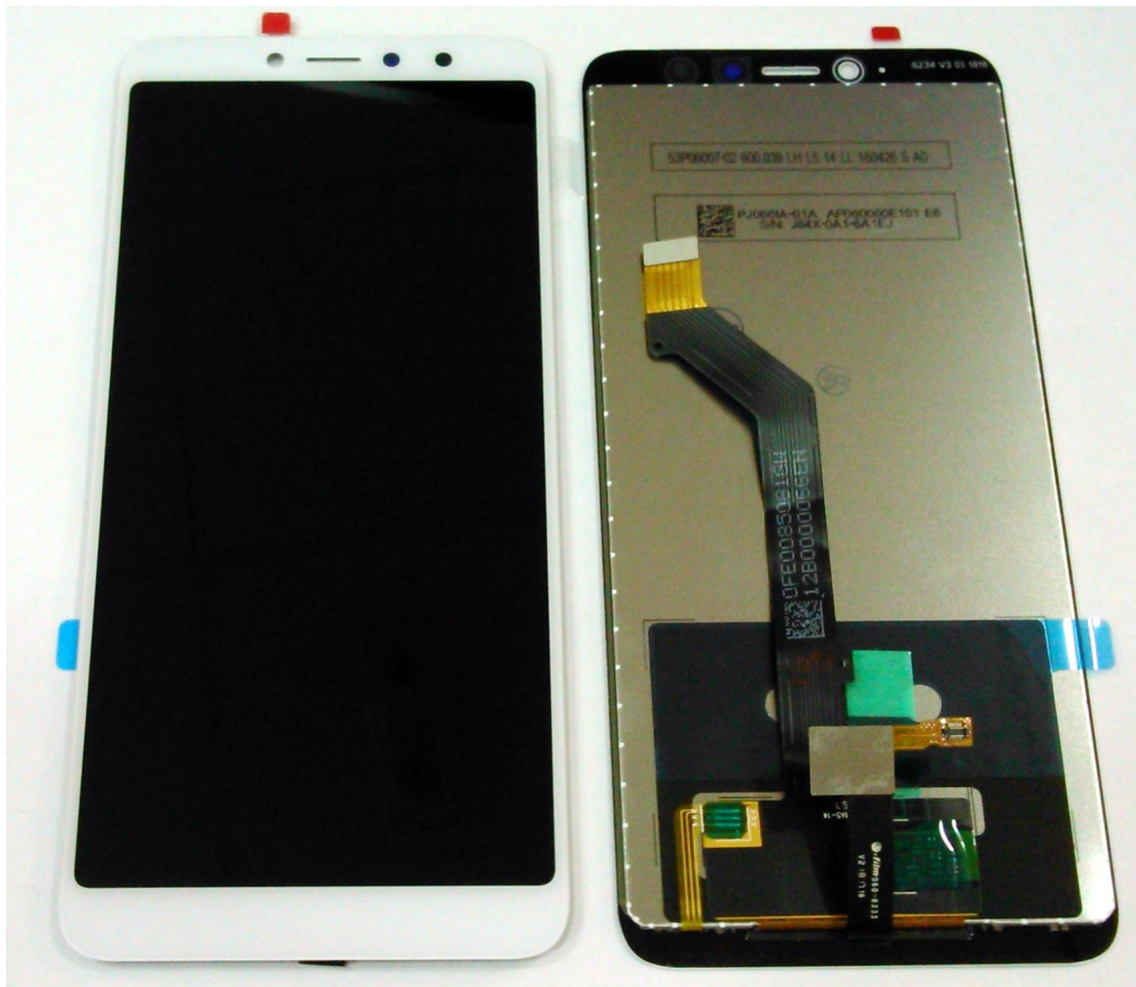

Display LCD e touch Xiaomi Redmi S2 preto

Xiaomi Redmi S2 branco

Display LCD e touch

Display LCD e touch Xiaomi Redmi S2 preto

Rating: Not Rated Yet

Price

Base price with tax 18,91 €

Salesprice with discount

Sales price 18,91 €

Discount

[Ask a question about this product](#)

Description

Display LCD e touch Xiaomi Redmi S2 preto