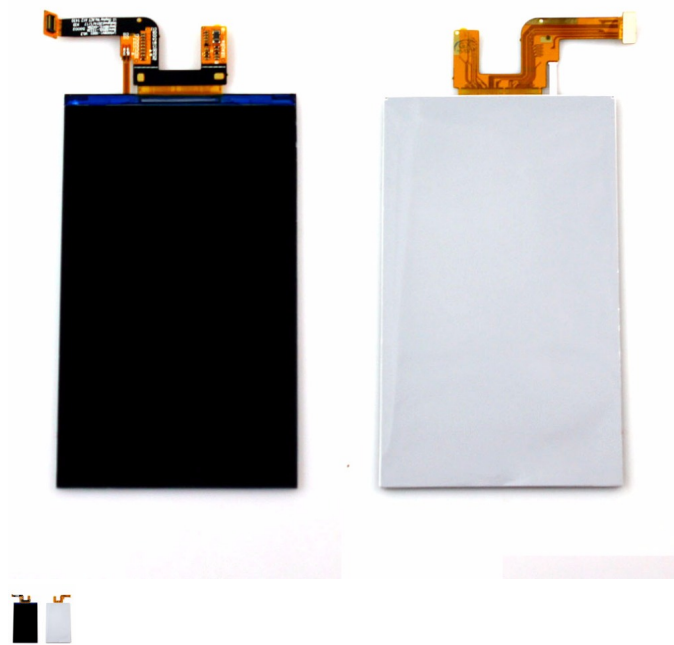

Display LCD + touch com frame LG L80 dual sim D373 branco

Display LCD + touch com frame LG L80 dual sim D373 branco

Rating: Not Rated Yet

Price

Base price with tax 74,13 €

Salesprice with discount

Sales price 74,13 €

Discount

[Ask a question about this product](#)

Description

Display LCD + touch com frame LG L80 dual sim D373 branco

Display LCD + touch com frame LG L80 dual sim D373 branco, ao melhor preço do mercado e de extrema qualidade, Compre agora!