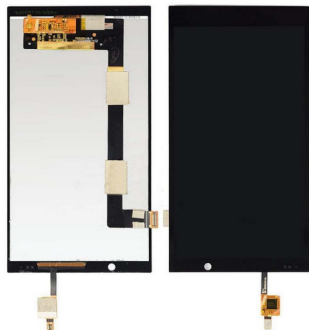

Display/LCD Touch para HP Slate 6 Preto

Display/LCD Touch para HP Slate 6 Preto

Display/LCD Touch para HP Slate 6 Preto

Rating: Not Rated Yet

Price

Base price with tax 9,90 €

Salesprice with discount

Sales price 9,90 €

Discount

[Ask a question about this product](#)

Description

Display/LCD Touch para HP Slate 6 Preto