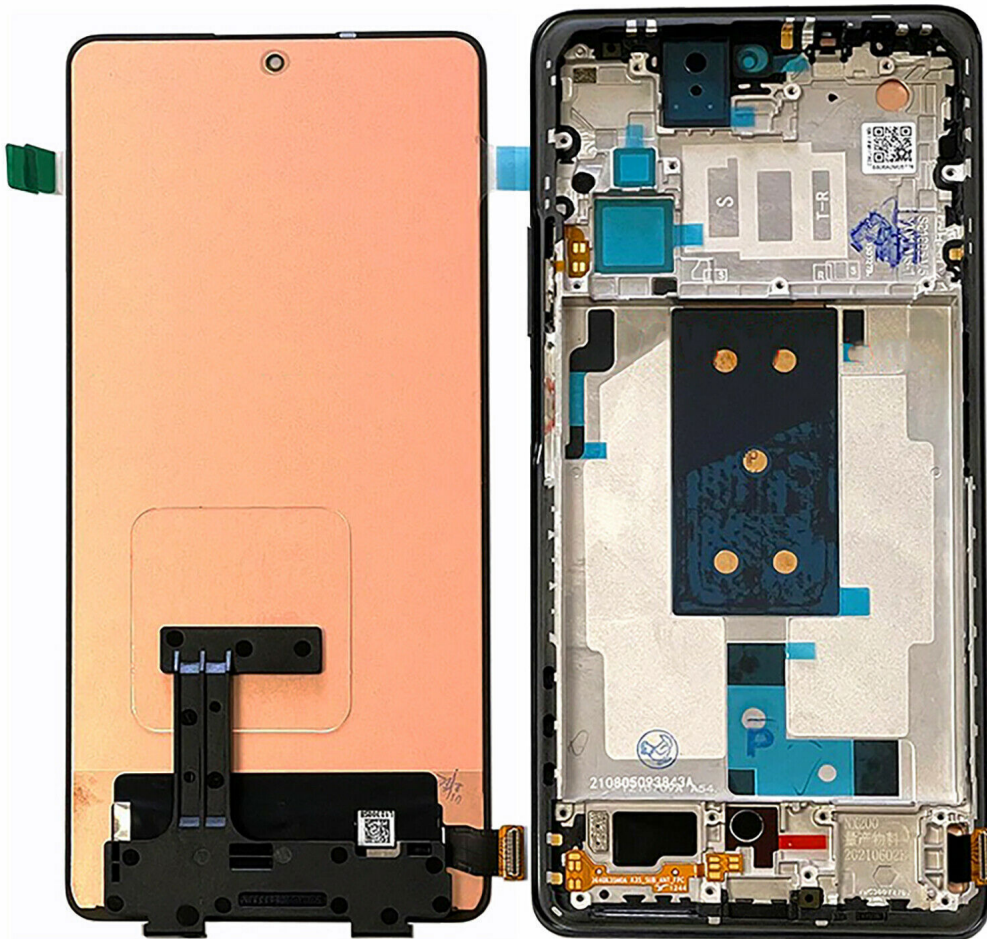

Display ou Ecrã lcd com touch e frame para Xiaomi 11T Pro 5G(2107113SG)

Display ou Ecrã lcd com touch

e frame para Xiaomi 11T Pro 5G(2107113SG)

None

Rating: Not Rated Yet

Price

Base price with tax 142,79 €

Salesprice with discount