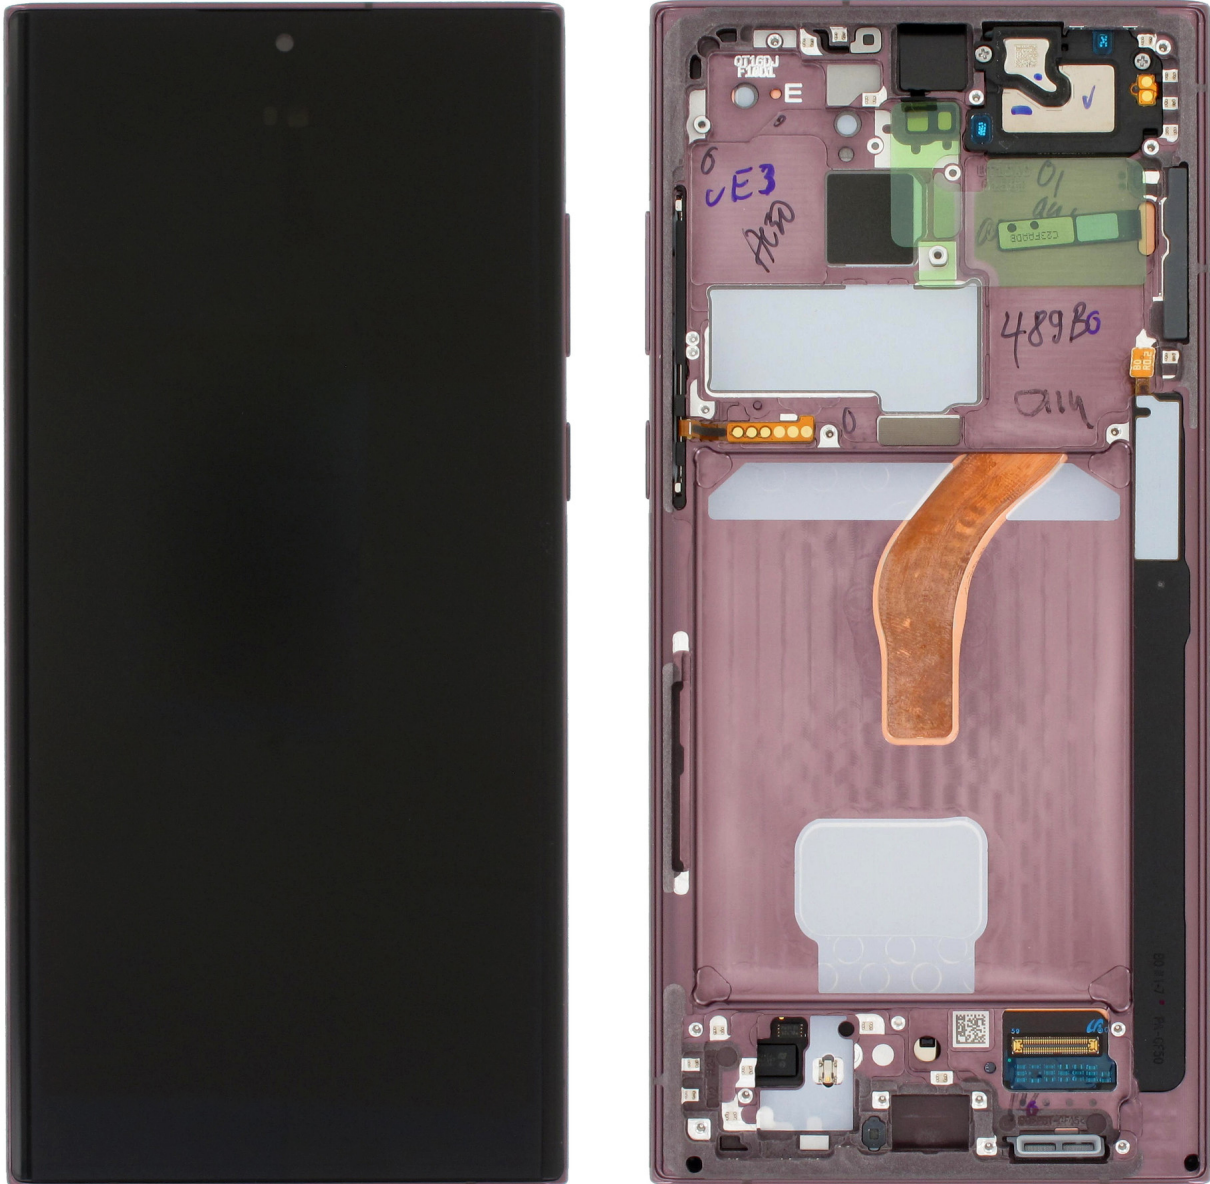

Ecrã ou display com LCD e touch para Samsung S22 Ultra SM-N908B Burgundy original Service Pack

Ecrã ou display com LCD e touch para Samsung S22 Ultra SM-N908B Burgundy original Service Pack

None

Rating: Not Rated Yet
Price

Base price with tax 275,90 €

Salesprice with discount

Sales price 275,90 €

Discount

[Ask a question about this product](#)

Description Ecrã ou display com LCD e touch para Samsung S22 Ultra SM-N908B Burgundy original Service Pack