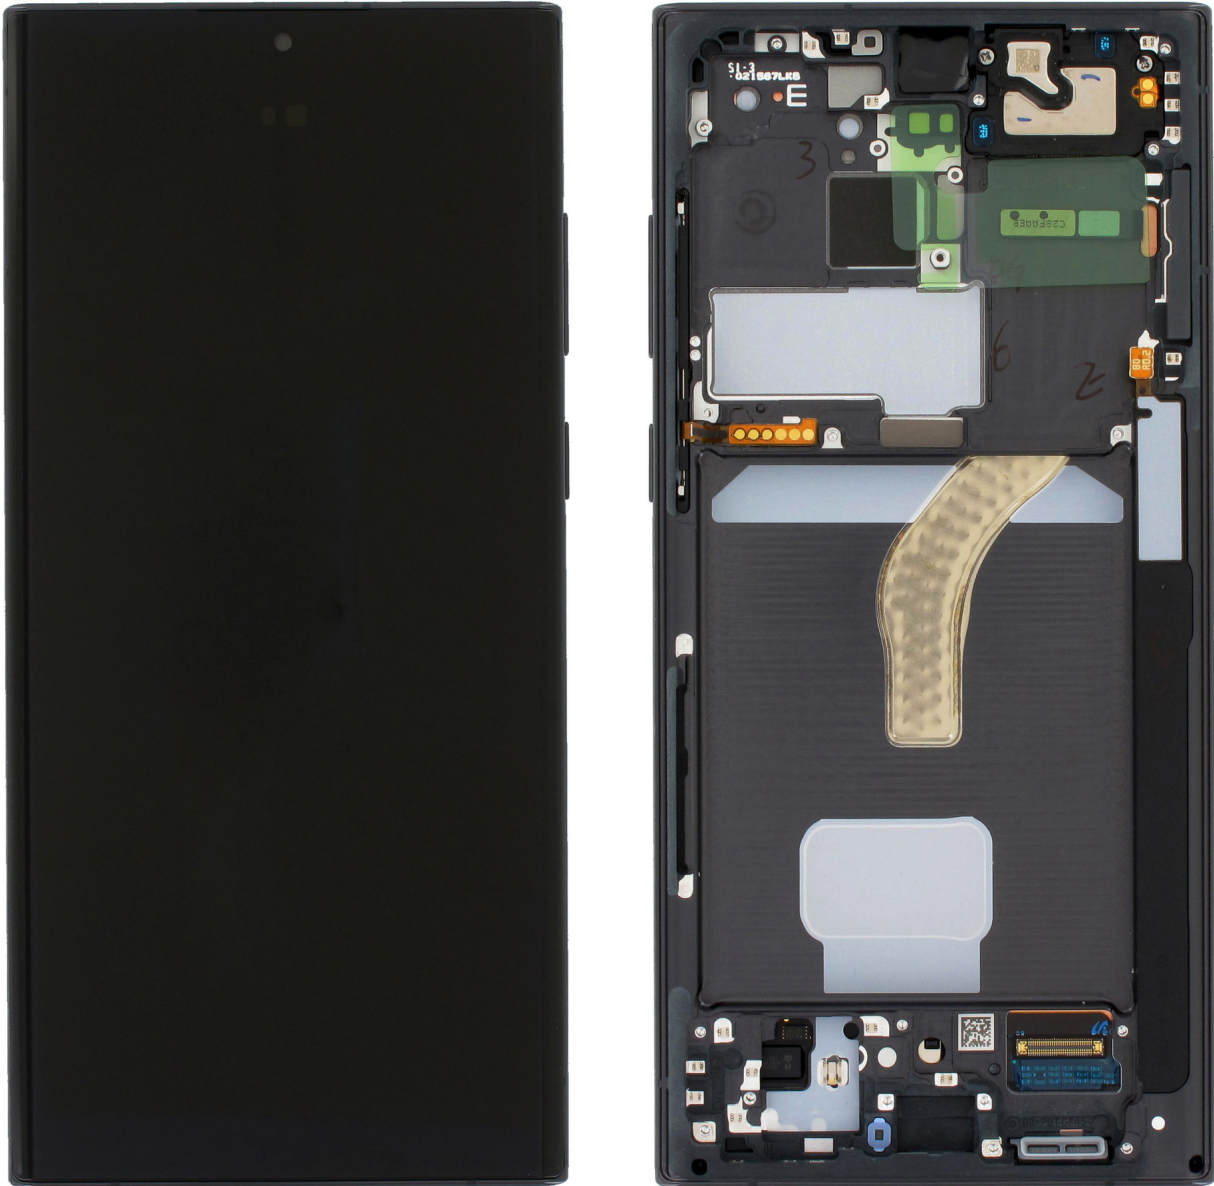

## Ecrã ou display LCD e Touch para Samsung S22 Ultra SM-G908B Phantom black original service pack

Ecrã ou display LCD e Touch para Samsung S22 Ultra SM-G908B Phantom black original service pack

None

Rating: Not Rated Yet  
Price

Base price with tax 289,90 €

Salesprice with discount

Sales price 289,90 €

Discount

[Ask a question about this product](#)

Description Ecrã ou display LCD e Touch para Samsung S22 Ultra SM-G908B Phantom black original service pack