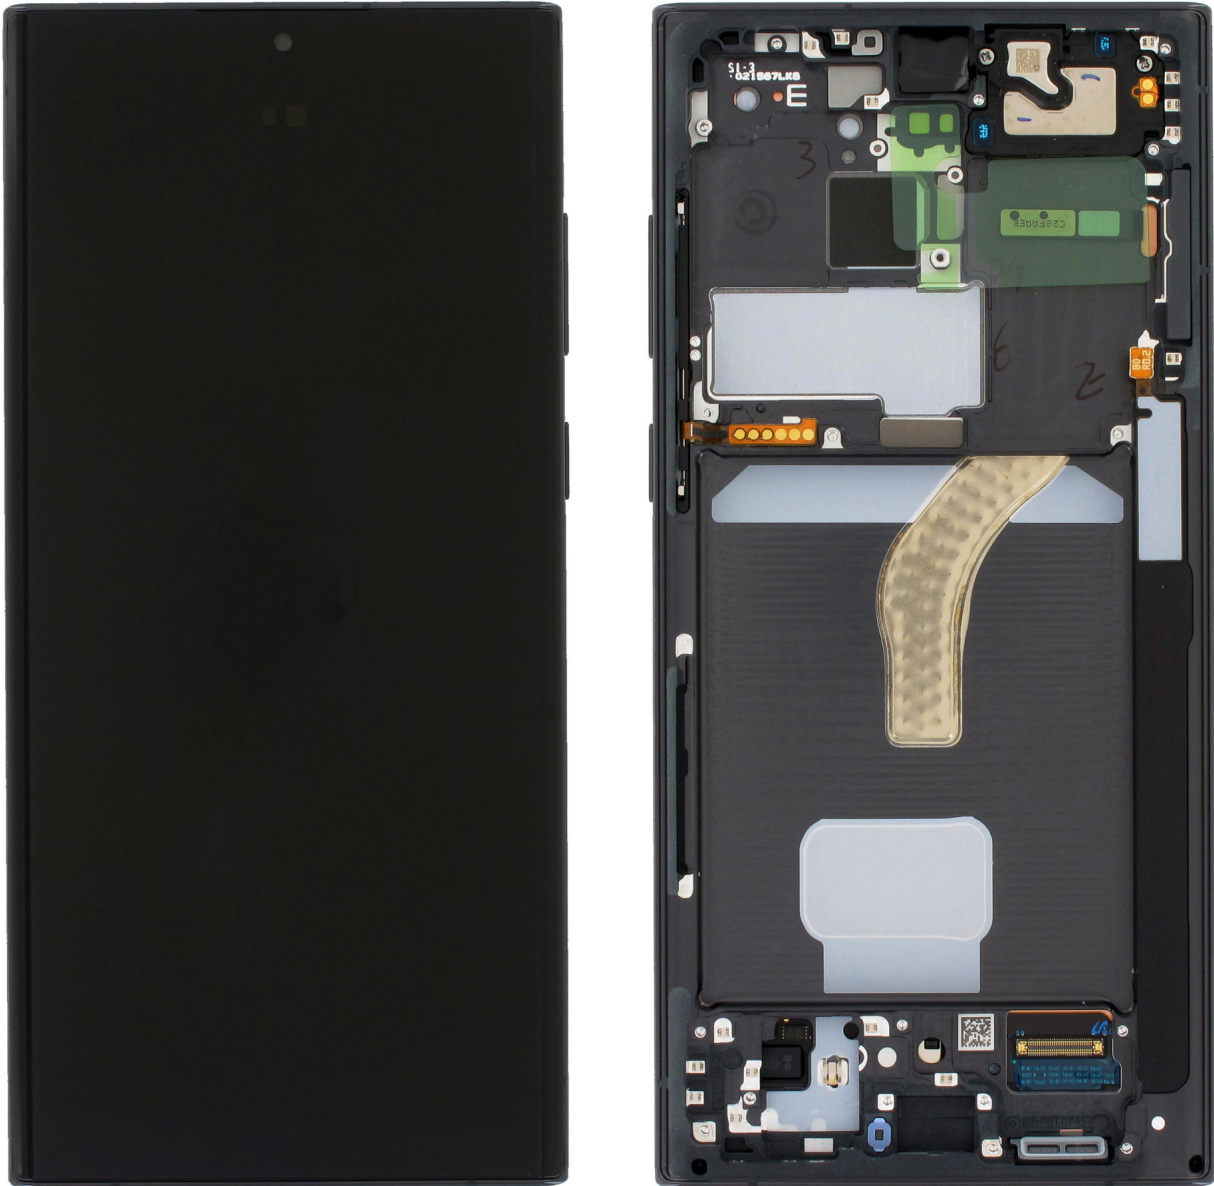

Ecrã ou display LCD e Touch para Samsung S22 Ultra SM-G908B Phantom black original service pack

Ecrã ou display LCD e Touch para Samsung S22 Ultra SM-G908B Phantom black original service pack

None

Rating: Not Rated Yet
Price

Base price with tax 289,90 €

Salesprice with discount

Sales price 289,90 €

Discount

[Ask a question about this product](#)

Description Ecrã ou display LCD e Touch para Samsung S22 Ultra SM-G908B Phantom black original service pack