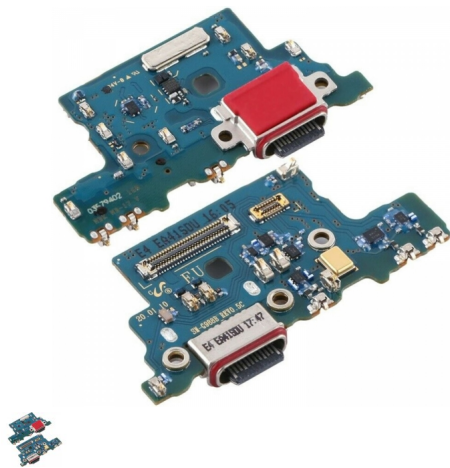

Módulo de Carga para Samsung Galaxy S20 Ultra G988F

Módulo de Carga para Samsung Galaxy S20 Ultra G988F

None

Rating: Not Rated Yet

Price

Base price with tax 10,59 €

Salesprice with discount

Sales price 10,59 €