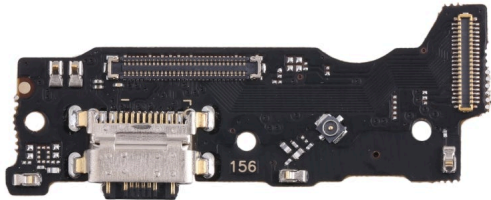

Módulo de carga para Xiaomi Redmi Note 10 Pro

Módulo de carga para Xiaomi Redmi Note 10 Pro

None

Rating: Not Rated Yet

Price

Base price with tax 15,90 €

Salesprice with discount

Sales price 15,90 €

Discount

[Ask a question about this product](#)

Description Módulo de carga para Xiaomi Redmi Note 10 Pro