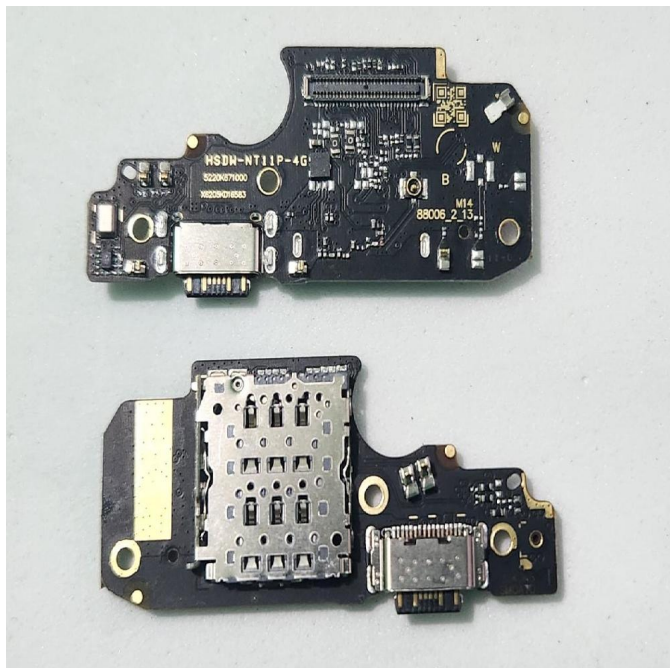

Módulo de carga para Xiaomi Redmi Note 11 Pro 2201116TG original

Módulo de carga para Xiaomi Redmi Note 11 Pro 2201116TG original

None

Rating: Not Rated Yet

Price

Base price with tax 25,45 €

Salesprice with discount