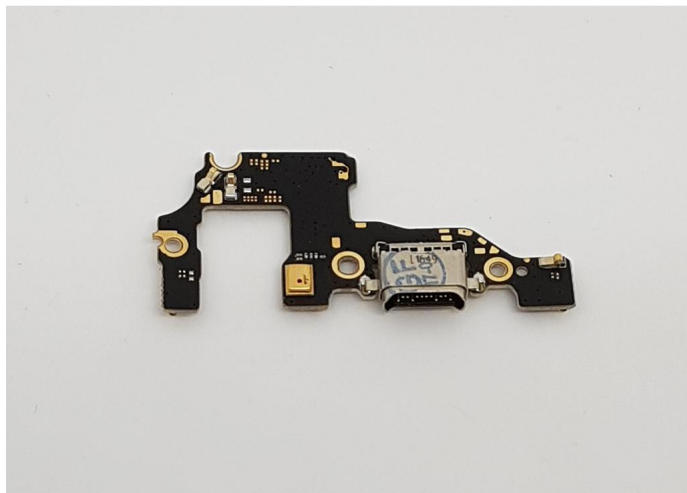

Placa auxiliar com conector de carga para Huawei P10

Placa auxiliar com conector de carga para Huawei P10

Placa auxiliar com conector de carga para Huawei P10

Rating: Not Rated Yet

Price

Base price with tax 4,90 €

Salesprice with discount

Sales price 4,90 €

Discount

[Ask a question about this product](#)

Description

Placa auxiliar com conector de carga para Huawei P10