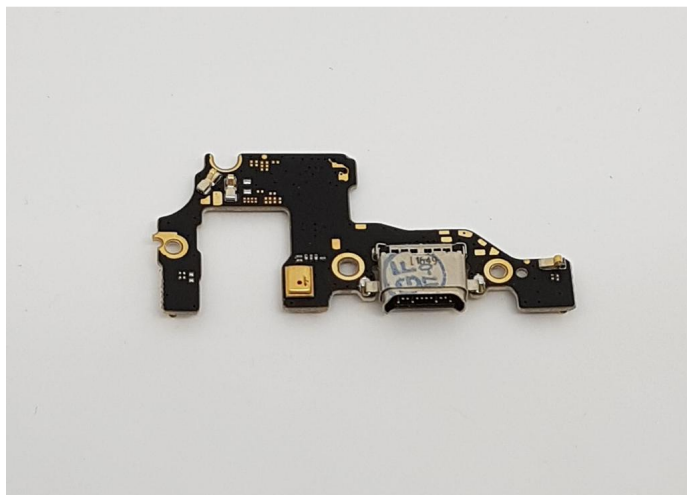

Placa auxiliar com conector de carga para Huawei P10

Placa auxiliar com conector de carga para Huawei P10

Placa auxiliar com conector de carga para Huawei P10

Rating: Not Rated Yet

Price

Base price with tax 4,90 €

Salesprice with discount

Sales price 4,90 €

Discount

[Ask a question about this product](#)

Description

Placa auxiliar com conector de carga para Huawei P10