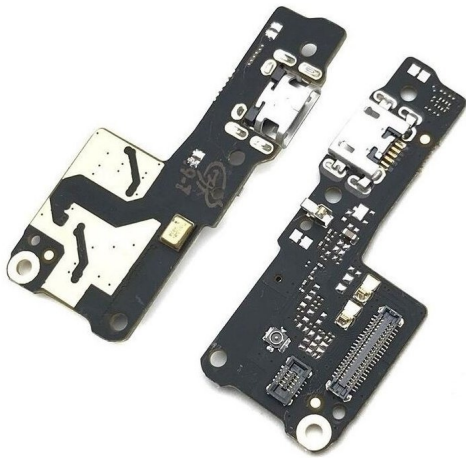

Placa auxiliar com conector de carga para Xiaomi Redmi 7A

Placa auxiliar com conector de carga para Xiaomi Redmi 7A

Placa auxiliar com conector de carga para Xiaomi Redmi 7A

Rating: Not Rated Yet

Price

Base price with tax 3,89 €

Salesprice with discount

Sales price 3,89 €

Discount

[Ask a question about this product](#)

Description

Placa auxiliar com conector de carga para Xiaomi Redmi 7A