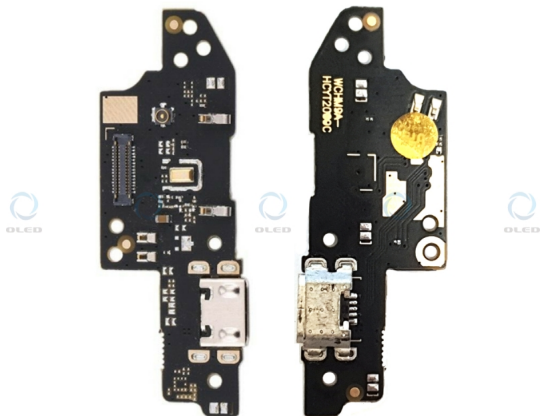

Placa auxiliar com conector para Xiaomi Redmi 9A

Placa auxiliar com conector para Xiaomi Redmi 9A

None

Rating: Not Rated Yet

Price

Base price with tax 7,88 €

Salesprice with discount

Sales price 7,88 €