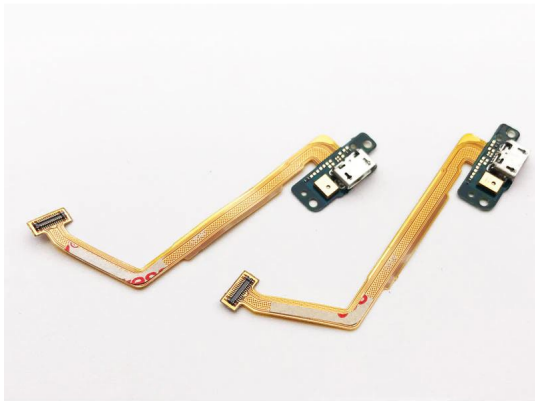

Placa c/ conector carga e acessórios p/ Wiko Highway Star 4G

Placa c/ conector carga e acessórios p/ Wiko Highway Star 4G

Placa c/ conector carga e acessórios p/ Wiko Highway Star 4G

Rating: Not Rated Yet

Price

Base price with tax 5,89 €

Salesprice with discount

Sales price 5,89 €

Discount

[Ask a question about this product](#)

Description

Placa c/ conector carga e acessórios p/ Wiko Highway Star 4G