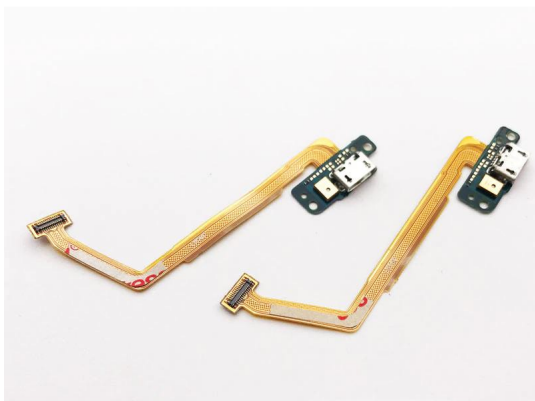

Placa c/ conector carga e acessórios p/ Wiko Highway Star 4G

Placa c/ conector carga e acessórios p/ Wiko Highway Star 4G

Placa c/ conector carga e acessórios p/ Wiko Highway Star 4G

Rating: Not Rated Yet

Price

Base price with tax 5,89 €

Salesprice with discount

Sales price 5,89 €

Discount

[Ask a question about this product](#)

Description

Placa c/ conector carga e acessórios p/ Wiko Highway Star 4G