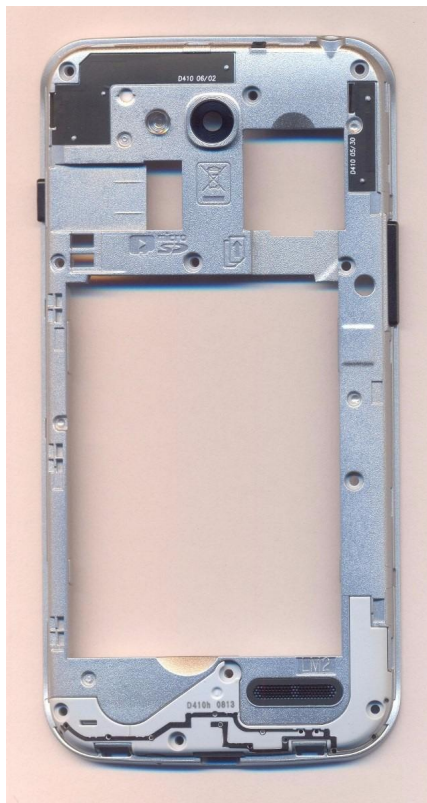

Tampa traseira/Carcaça para LG L90, D405N

Tampa traseira/Carcaça para LG L90, D405N

Rating: Not Rated Yet

Price

Base price with tax 1,99 €

Salesprice with discount

Sales price 1,99 €

Discount

[Ask a question about this product](#)

Description

Tampa traseira/Carcaça para LG L90, D405N