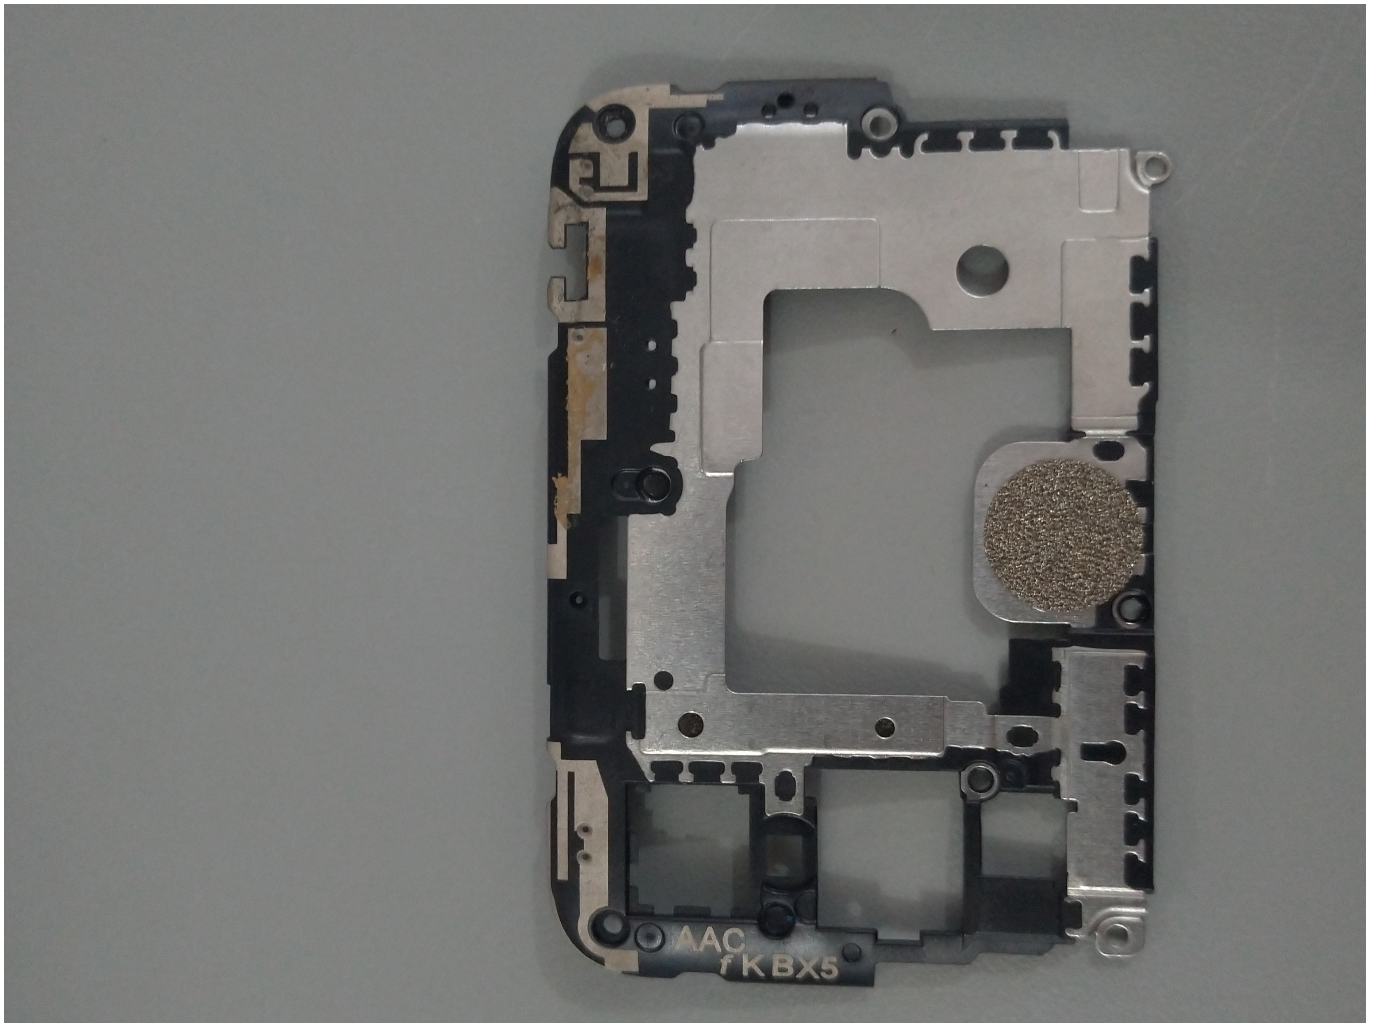

Xiaomi Redmi S2 Chapa de Proteção Motherboard Recondicionado

Xiaomi Redmi S2 Chapa de Proteção Motherboard Recondicionado

Xiaomi Redmi S2 Chapa de Proteção Motherboard Recondicionado

Rating: Not Rated Yet

Price

Base price with tax 1,99 €

Salesprice with discount

Sales price 1,99 €

Discount

[Ask a question about this product](#)

Description

Xiaomi Redmi S2 Chapa de Proteção Motherboard Recondicionado