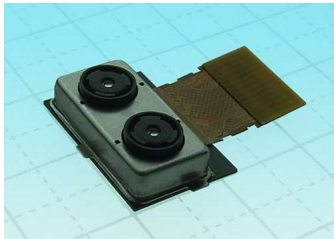

Câmara traseira de 12Mpx 20Mpx para Huawei Mate 10 Pro

Câmara traseira de 12Mpx 20Mpx para Huawei Mate 10 Pro

Câmara traseira de 12Mpx 20Mpx para Huawei Mate 10 Pro

Rating: Not Rated Yet

Price

Base price with tax 21,49 €

Salesprice with discount

Sales price 21,49 €

Discount

[Ask a question about this product](#)

Description

Câmara traseira de 12Mpx 20Mpx para Huawei Mate 10 Pro