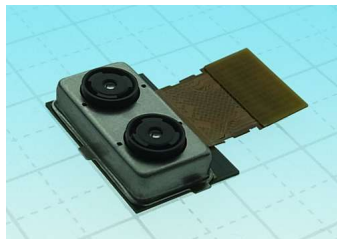

Câmara traseira de 12Mpx 20Mpx para Huawei Mate 10 Pro

Câmara traseira de 12Mpx 20Mpx para Huawei Mate 10 Pro

Câmara traseira de 12Mpx 20Mpx para Huawei Mate 10 Pro

Rating: Not Rated Yet

Price

Base price with tax 21,49 €

Salesprice with discount

Sales price 21,49 €

Discount

[Ask a question about this product](#)

Description

Câmara traseira de 12Mpx 20Mpx para Huawei Mate 10 Pro