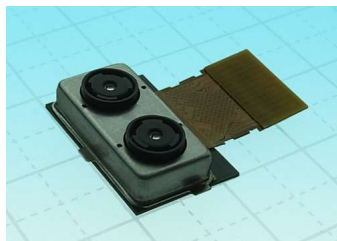

Câmara traseira de 12Mpx 20Mpx para Huawei Mate 10 Pro

Câmara traseira de 12Mpx 20Mpx para Huawei Mate 10 Pro

Câmara traseira de 12Mpx 20Mpx para Huawei Mate 10 Pro

Rating: Not Rated Yet

Price

Base price with tax 21,49 €

Salesprice with discount

Sales price 21,49 €

Discount

[Ask a question about this product](#)

Description

Câmara traseira de 12Mpx 20Mpx para Huawei Mate 10 Pro