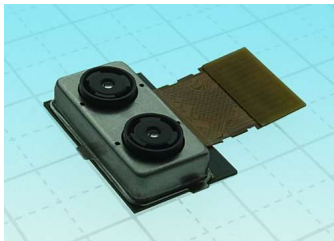

Câmara traseira de 12Mpx 20Mpx para Huawei Mate 10 Pro

Câmara traseira de 12Mpx 20Mpx para Huawei Mate 10 Pro

Câmara traseira de 12Mpx 20Mpx para Huawei Mate 10 Pro

Rating: Not Rated Yet

Price

Base price with tax 21,49 €

Salesprice with discount

Sales price 21,49 €

Discount

[Ask a question about this product](#)

Description

Câmara traseira de 12Mpx 20Mpx para Huawei Mate 10 Pro