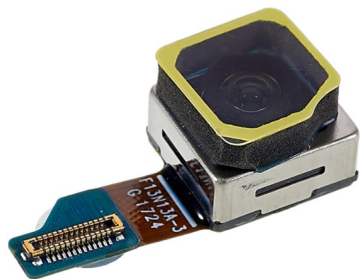

Camera traseira de 108Mpx para S22 Ultra 5G SM-S908

Camera traseira de 108Mpx para S22 Ultra 5G SM-S908

Camera traseira de 108Mpx para S22 Ultra 5G SM-S908

Rating: Not Rated Yet

Price

Base price with tax 129,43 €

Salesprice with discount

Sales price 129,43 €

Discount

[Ask a question about this product](#)

Description

Camera traseira de 108Mpx para S22 Ultra 5G SM-S908