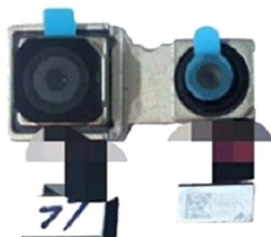

## Câmera traseira para Xiaomi Redmi S2

Câmera traseira para Xiaomi Redmi S2

Câmera traseira para Xiaomi Redmi S2

Rating: Not Rated Yet

**Price**

Base price with tax 23,89 €

Salesprice with discount

Sales price 23,89 €

Discount

[Ask a question about this product](#)

Description

Câmera traseira para Xiaomi Redmi S2