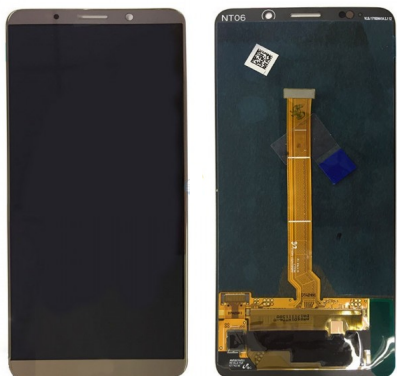

Display LCD e touch Huawei Mate 10 Pro Dourado

Display LCD e touch Huawei Mate 10 Pro Dourado

Display LCD e touch Huawei Mate 10 Pro Dourado

Rating: Not Rated Yet

Price

Base price with tax 119,90 €

Salesprice with discount

Sales price 119,90 €

Discount

[Ask a question about this product](#)

Description

Display LCD e touch Huawei Mate 10 Pro Dourado