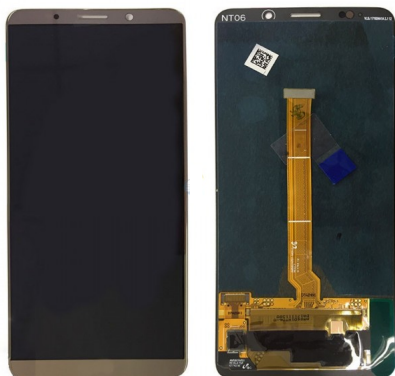

Display LCD e touch Huawei Mate 10 Pro Dourado

Display LCD e touch Huawei Mate 10 Pro Dourado

Display LCD e touch Huawei Mate 10 Pro Dourado

Rating: Not Rated Yet

Price

Base price with tax 119,90 €

Salesprice with discount

Sales price 119,90 €

Discount

[Ask a question about this product](#)

Description

Display LCD e touch Huawei Mate 10 Pro Dourado