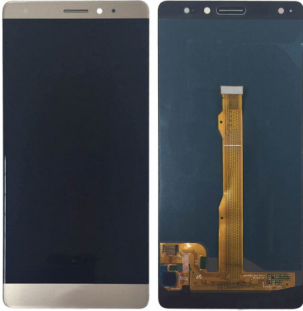

Display LCD e Touch para Huawei Mate 10 Pro dourado

Display LCD e Touch para Huawei Mate 10 Pro dourado

None

Rating: Not Rated Yet

Price

Base price with tax 53,90 €

Salesprice with discount

Sales price 53,90 €

Discount

[Ask a question about this product](#)

Description Display LCD e Touch para Huawei Mate 10 Pro dourado