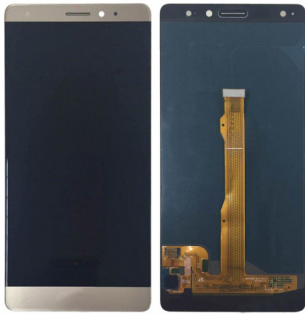

Display LCD e Touch para Huawei Mate 10 Pro dourado

Display LCD e Touch para Huawei Mate 10 Pro dourado

None

Rating: Not Rated Yet

Price

Base price with tax 53,90 €

Salesprice with discount

Sales price 53,90 €

Discount

[Ask a question about this product](#)

Description Display LCD e Touch para Huawei Mate 10 Pro dourado