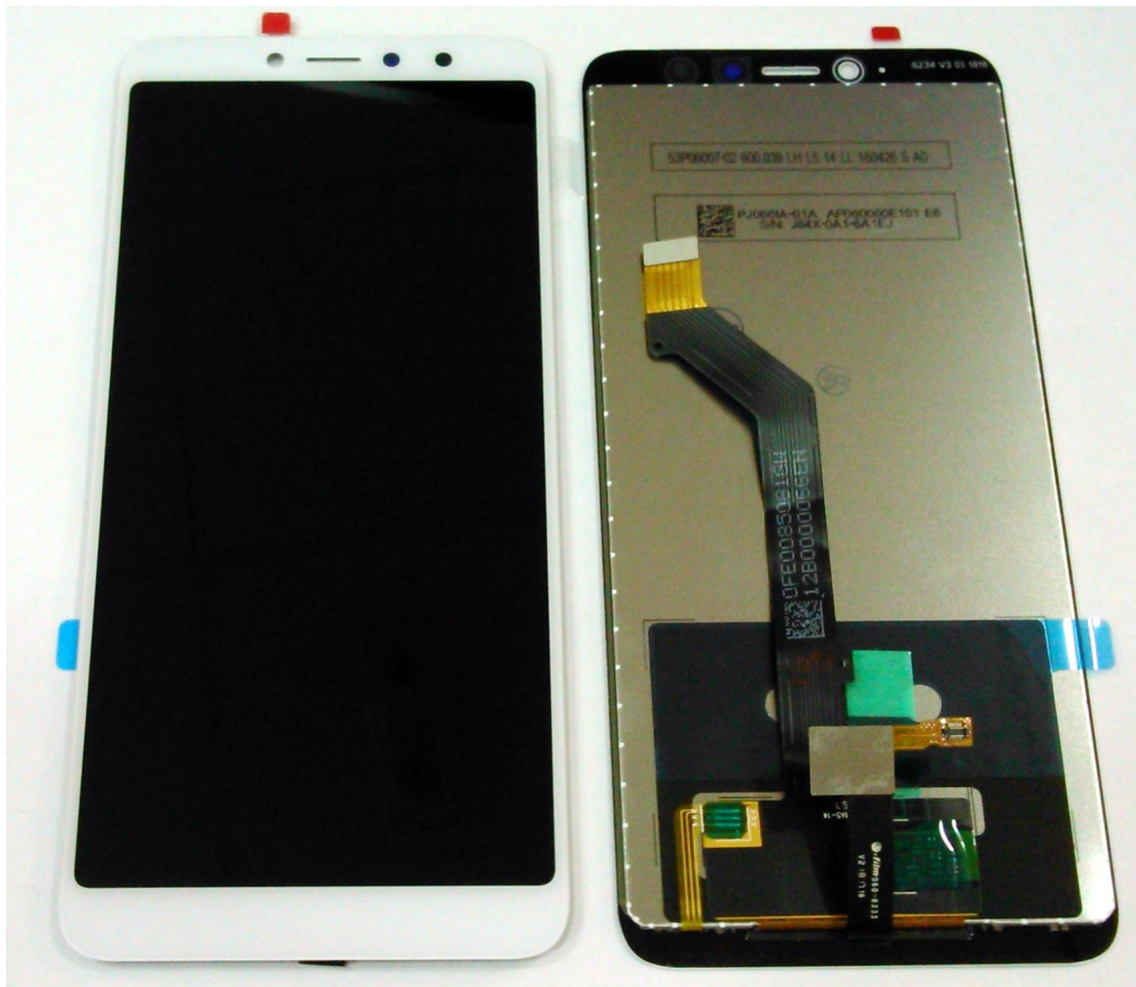

Display LCD e touch Xiaomi Redmi S2 preto

Display LCD e touch

Xiaomi Redmi S2 branco

Display LCD e touch Xiaomi Redmi S2 preto

Rating: Not Rated Yet

Price

Base price with tax 18,91 €

Salesprice with discount

Sales price 18,91 €

Discount

[Ask a question about this product](#)

Description

Display LCD e touch Xiaomi Redmi S2 preto