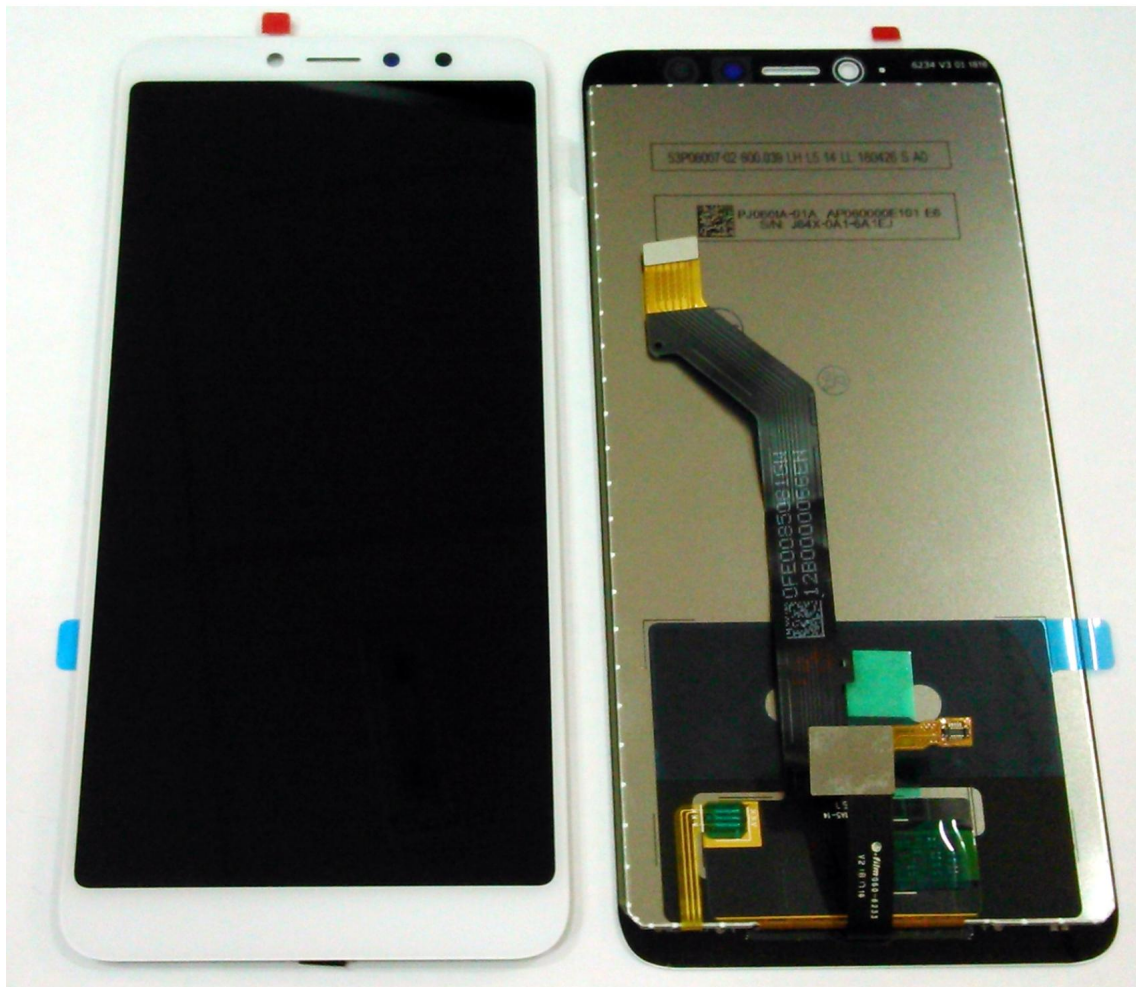

Display LCD e touch Xiaomi Redmi S2 branco

Display LCD e touch

Xiaomi Redmi S2 branco

Display LCD e touch Xiaomi Redmi S2 preto

Rating: Not Rated Yet

Price

Base price with tax 18,91 €

Salesprice with discount

Sales price 18,91 €

Discount

[Ask a question about this product](#)

Description

Display LCD e touch Xiaomi Redmi S2 preto