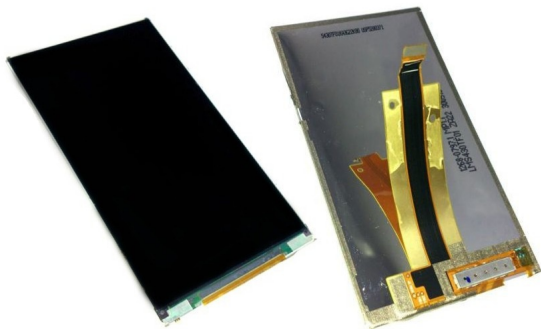

Display LCD para Sony Xperia L S36H, C2104, C2105

Display LCD para Sony Xperia L S36H, C2104, C2105

Display LCD para Sony Xperia L S36H, C2104, C2105

Rating: Not Rated Yet

Price

Base price with tax 1,99 €

Salesprice with discount