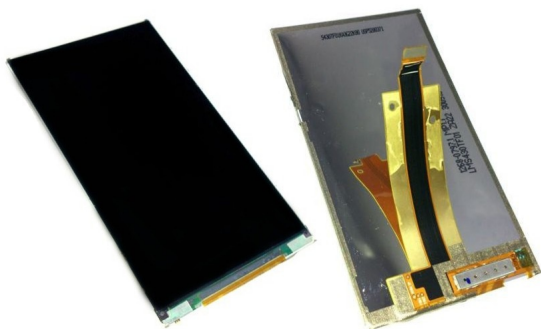

Display LCD para Sony Xperia L S36H, C2104, C2105

Display LCD para Sony Xperia L S36H, C2104, C2105

Display LCD para Sony Xperia L S36H, C2104, C2105

Rating: Not Rated Yet

Price

Base price with tax 1,99 €

Salesprice with discount