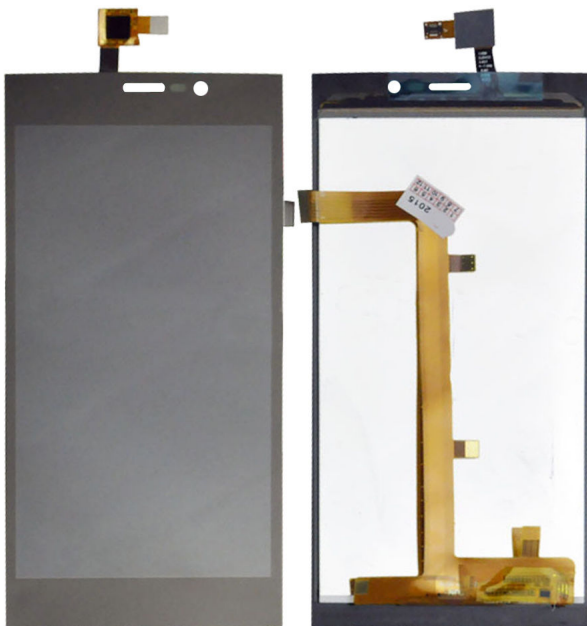

Display LCD + Touch Wiko Ridge 4G preto

Display LCD + Touch Wiko Ridge 4G preto

Display LCD + Touch Wiko Ridge 4G preto

Rating: Not Rated Yet

Price

Base price with tax 9,90 €

Salesprice with discount

Sales price 9,90 €

Discount

[Ask a question about this product](#)

Description

Display LCD + Touch Wiko Ridge 4G preto