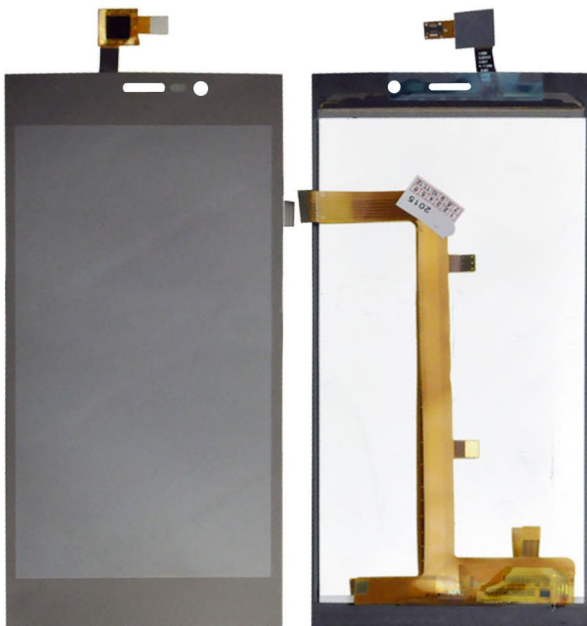

Display LCD + Touch Wiko Ridge 4G preto

Display LCD + Touch Wiko Ridge 4G preto

Display LCD + Touch Wiko Ridge 4G preto

Rating: Not Rated Yet

Price

Base price with tax 9,90 €

Salesprice with discount

Sales price 9,90 €

Discount

[Ask a question about this product](#)

Description

Display LCD + Touch Wiko Ridge 4G preto