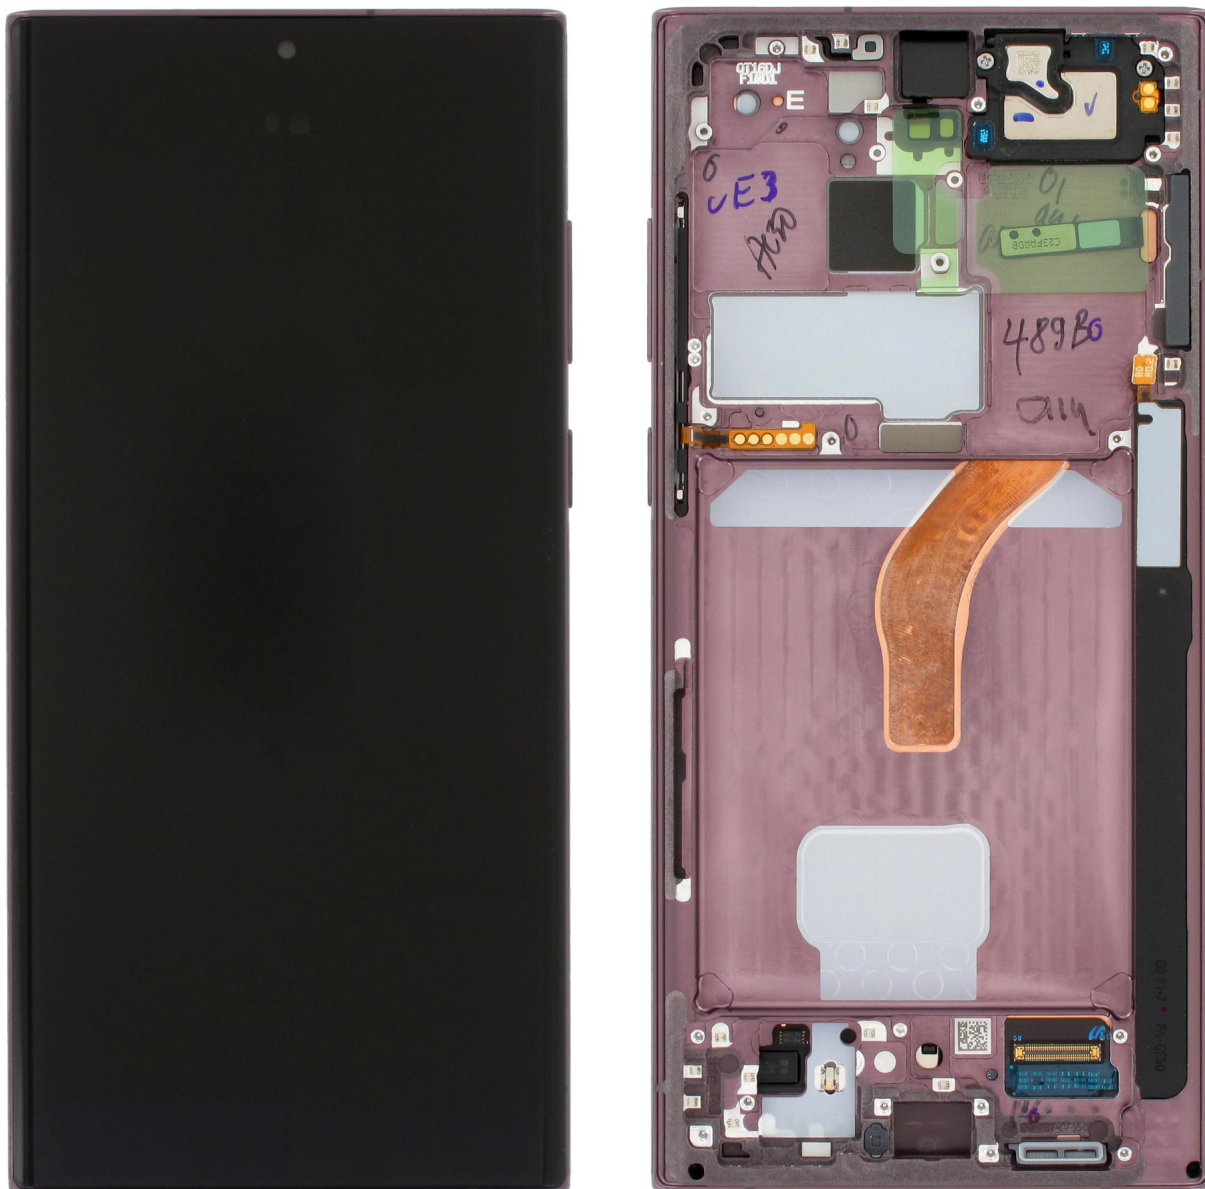

Ecrã ou display com LCD e touch para Samsung S22 Ultra SM-N908B Burgundy original Service Pack

Ecrã ou display com LCD e touch para Samsung S22 Ultra SM-N908B Burgundy original Service Pack

Ecrã ou display com LCD e touch para Samsung S22 Ultra SM-N908B Burgundy original Service Pack

Rating: Not Rated Yet
Price

Base price with tax 275,90 €

Salesprice with discount

Sales price 275,90 €

Discount

[Ask a question about this product](#)

Description

Ecrã ou display com LCD e touch para Samsung S22 Ultra SM-N908B Burgundy original Service Pack