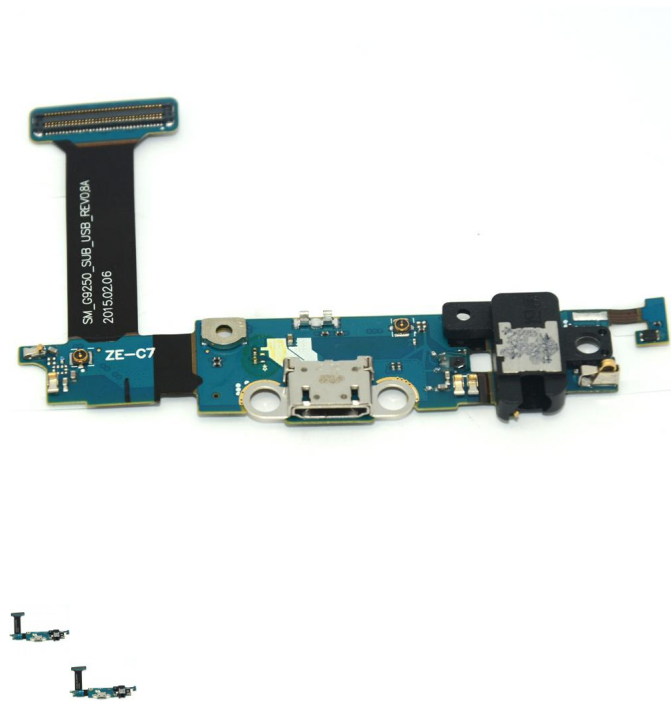

## Flex de Carga para Samsung galaxy s6 Edge

Flex com conector micro USB e teclado frontal para Samsung Glaxy S6 Edge G925

Rating: Not Rated Yet

**Price**

Base price with tax 5,90 €

Salesprice with discount

Sales price 5,90 €

Discount

[Ask a question about this product](#)

Description Flex com conector micro USB e teclado frontal para Samsung Glaxy S6 Edge G925