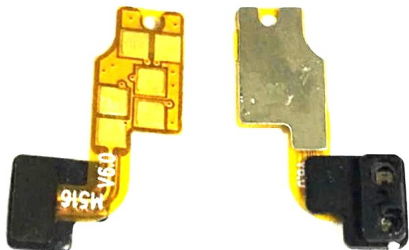

Flex Xiaomi Redmi Note 8T preto sensor de proximidade

Flex Xiaomi Redmi Note 8T preto sensor de proximidade

Flex Xiaomi Redmi Note 8T preto sensor de proximidade

Rating: Not Rated Yet

Price

Base price with tax 7,90 €

Salesprice with discount

Sales price 7,90 €

Discount

[Ask a question about this product](#)

Description

Flex Xiaomi Redmi Note 8T preto sensor de proximidade