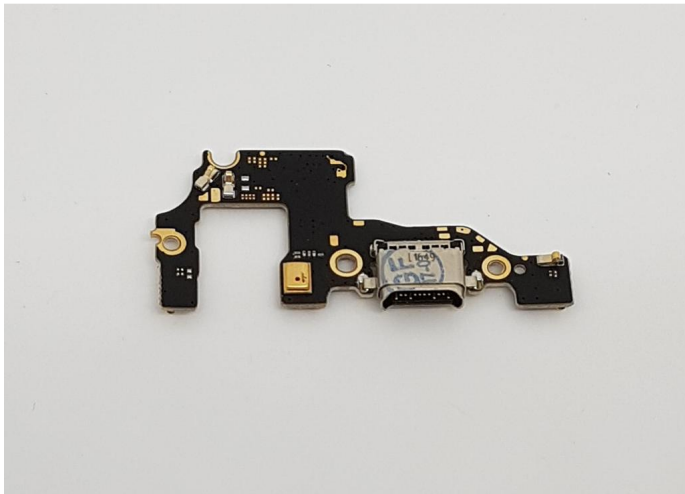

## Placa auxiliar com conector de carga para Huawei P10

Placa auxiliar com conector de carga para Huawei P10

Placa auxiliar com conector de carga para Huawei P10

Rating: Not Rated Yet

**Price**

Base price with tax 4,90 €

Salesprice with discount

Sales price 4,90 €

Discount

[Ask a question about this product](#)

Description

Placa auxiliar com conector de carga para Huawei P10