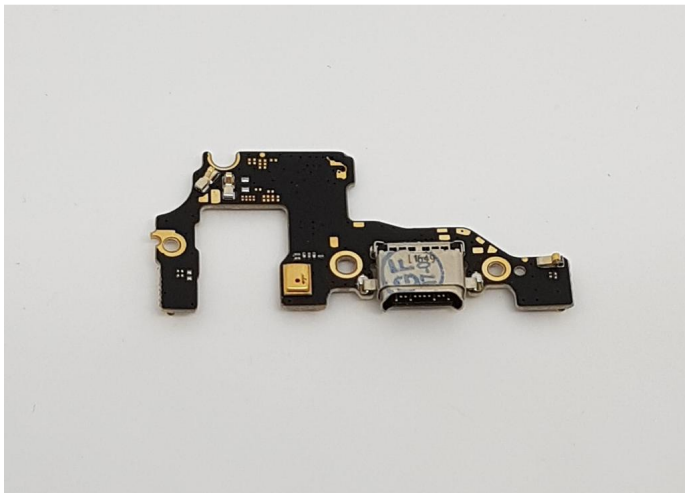

## Placa auxiliar com conector de carga para Huawei P10

Placa auxiliar com conector de carga para Huawei P10

Placa auxiliar com conector de carga para Huawei P10

Rating: Not Rated Yet

**Price**

Base price with tax 4,90 €

Salesprice with discount

Sales price 4,90 €

Discount

[Ask a question about this product](#)

Description

Placa auxiliar com conector de carga para Huawei P10