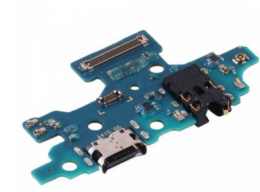

Placa auxiliar com conector de carga para Samsung A41 SM-A415F

Placa auxiliar com conector de carga para Samsung A41 SM-A415F

Placa auxiliar com conector de carga para Samsung A41 SM-A415F

Rating: Not Rated Yet

Price

Base price with tax 12,90 €

Salesprice with discount

Sales price 12,90 €

Discount

[Ask a question about this product](#)

Description

Placa auxiliar com conector de carga para Samsung A41 SM-A415F