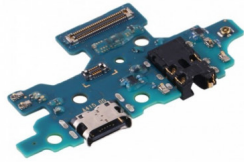

## Placa auxiliar com conector de carga para Samsung A41 SM-A415F

Placa auxiliar com conector de carga para Samsung A41 SM-A415F

Placa auxiliar com conector de carga para Samsung A41 SM-A415F

Rating: Not Rated Yet

**Price**

Base price with tax 12,90 €

Salesprice with discount

Sales price 12,90 €

Discount

[Ask a question about this product](#)

Description

Placa auxiliar com conector de carga para Samsung A41 SM-A415F