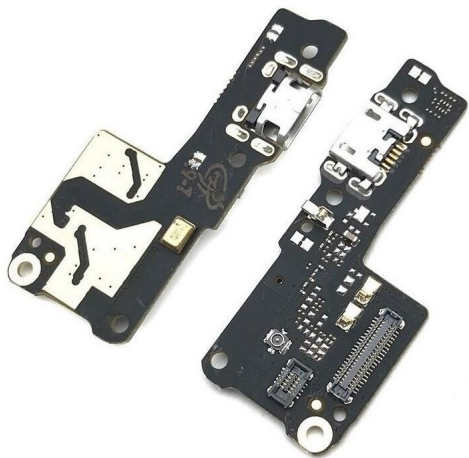

Placa auxiliar com conector de carga para Xiaomi Redmi 7A

Placa auxiliar com conector de carga para Xiaomi Redmi 7A

Placa auxiliar com conector de carga para Xiaomi Redmi 7A

Rating: Not Rated Yet

Price

Base price with tax 3,89 €

Salesprice with discount

Sales price 3,89 €

Discount

[Ask a question about this product](#)

Description

Placa auxiliar com conector de carga para Xiaomi Redmi 7A