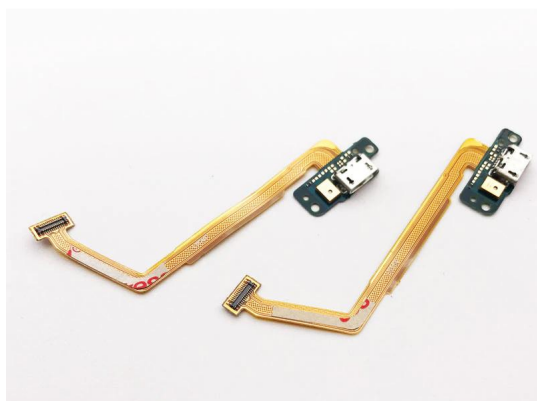

Placa c/ conector carga e acessórios p/ Wiko Highway Star 4G

Placa c/ conector carga e acessórios p/ Wiko Highway Star 4G

Placa c/ conector carga e acessórios p/ Wiko Highway Star 4G

Rating: Not Rated Yet

Price

Base price with tax 5,89 €

Salesprice with discount

Sales price 5,89 €

Discount

[Ask a question about this product](#)

Description

Placa c/ conector carga e acessórios p/ Wiko Highway Star 4G