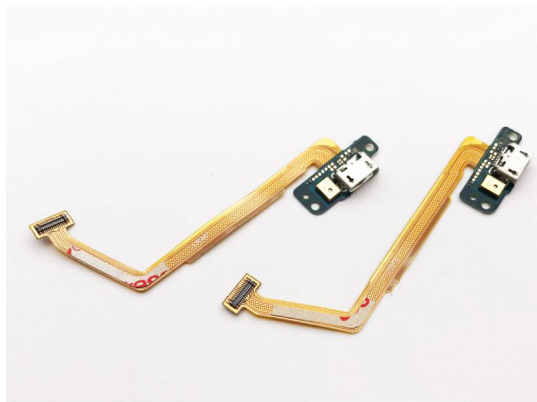

Placa c/ conector carga e acessórios p/ Wiko Highway Star 4G

Placa c/ conector carga e acessórios p/ Wiko Highway Star 4G

Placa c/ conector carga e acessórios p/ Wiko Highway Star 4G

Rating: Not Rated Yet

Price

Base price with tax 5,89 €

Salesprice with discount

Sales price 5,89 €

Discount

[Ask a question about this product](#)

Description

Placa c/ conector carga e acessórios p/ Wiko Highway Star 4G