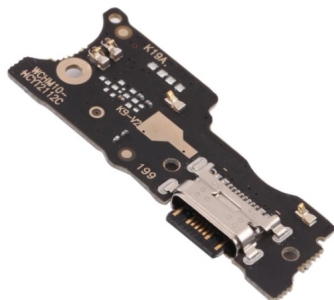

Placa de Carga para Xiaomi Redmi 10 5G

Placa de Carga para Xiaomi Redmi 10 5G

Placa de Carga para Xiaomi Redmi 10 5G

Rating: Not Rated Yet

Price

Base price with tax 5,90 €

Salesprice with discount

Sales price 5,90 €

Discount

[Ask a question about this product](#)

Description

Placa de Carga para Xiaomi Redmi 10 5G