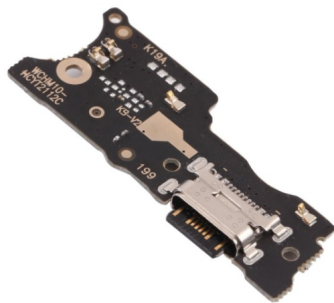

Placa de Carga para Xiaomi Redmi 10 5G

Placa de Carga para Xiaomi Redmi 10 5G

Placa de Carga para Xiaomi Redmi 10 5G

Rating: Not Rated Yet

Price

Base price with tax 5,90 €

Salesprice with discount

Sales price 5,90 €

Discount

[Ask a question about this product](#)

Description

Placa de Carga para Xiaomi Redmi 10 5G