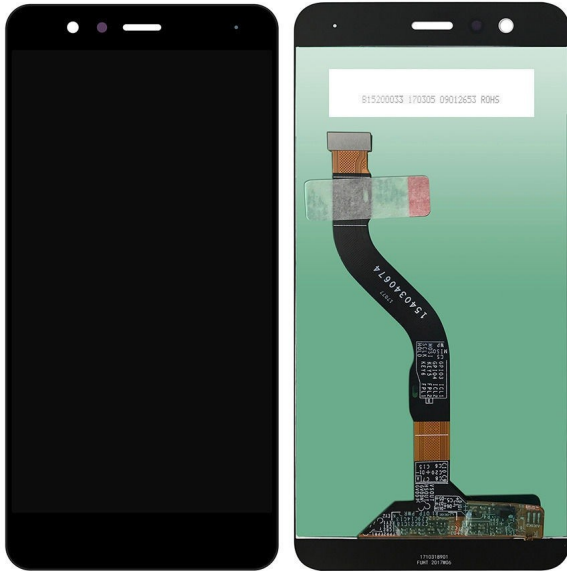

Huawei P10 Preto Substituição Display/LCD/Touch

Huawei P10 Preto Substituição Display/LCD/Touch

Rating: Not Rated Yet

Price

Base price with tax 114,98 €

Salesprice with discount

Sales price 114,98 €

Discount

[Ask a question about this product](#)

Description

Huawei P10 Preto Substituição Display/LCD/Touch