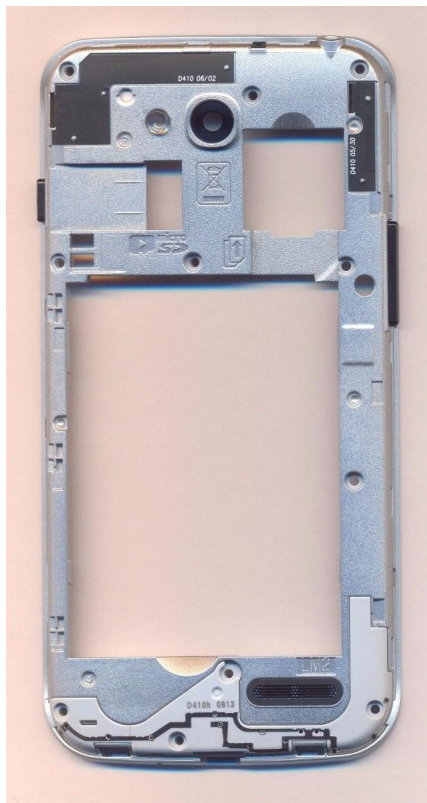

## Tampa traseira/Carcaça para LG L90, D405N

Tampa traseira/Carcaça para LG L90, D405N

Rating: Not Rated Yet

**Price**

Base price with tax 1,99 €

Salesprice with discount

Sales price 1,99 €

Discount

## Tampa traseira/Carcaça para LG L90, D405N